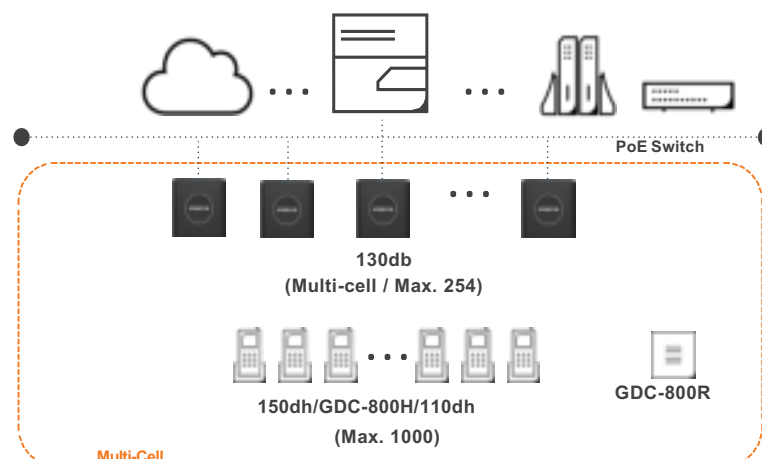

### Highly scalable and flexible network architecture

- Seamlessly scalable up to 254 bases and 1K DECT handsets per zone (130db)
- Roaming between zones are supported in the multi-cell solution (130db)
- Supports both air & LAN sync for wider coverage and flexible deployment (130db)

### Secure and easy deployment and management

- Secure Web interface configuration
- DECT handset Software Update Over The Air (SUOTA)
- CAT-iq support

## Specifications

Model	130db	GDC-800R
Product type	Base Station	Repeater
Design		
Frequency	1.88 – 1.93 GHz	
Radio RF power	Under 250mW	
Max no. of bases	*254	Repeater
Max no. of repeaters	3	-
Max no. of user registration	1000 (up to system capacity)	-
Simultaneous calls per base	8 / 9 (Multi / Single cell)	5 / 5 (Multi / Single cell)
Sync	Air & LAN sync(IEEE1588)	-
Max Range (in / outdoor)	50/300M	50/300M
Antenna	Internal omni-directional antennas	
Codec	G.711 PCM, G.722(Allows HD sound for the handset)	
Protocol	SIP, HTTPs/HTTP, RTP, DHCP, Static IP, FTP/TFTP, TCP/IP, UDP, SNTP	
Compatible System	iPECS Cloud / UCP	
Input power	IEEE 802.3: POE Power class 2	AC 100~240V, 50/60Hz
Output power	<250 mW (for USA < 140mW)	DC 5.5V 600mA
Power Consumption	1W	0.5W
Operating Temperature	0°C ~ 40°C (32°F~104°F)	-10°C ~ 50°C (14°F~122°F)
Type Approval	EU : Radio(EN 301406), Safety(EN 60950-1), EMC( EN 301 489-6, EN 301 489-1, EN 60945)	
Dimension (H*W*D)	144*140*130mm	130*32*30mm